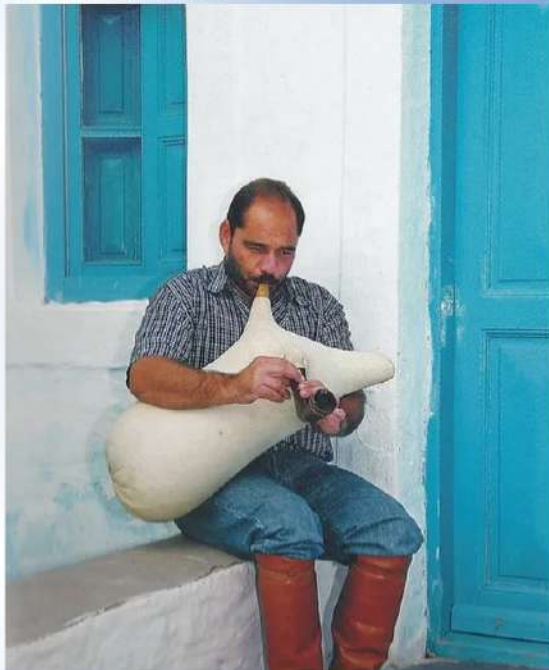

TAVERNA NIGHT

FRIDAY,
JANUARY

3

CASH BAR
& HEAVY
MEZEDES
AVAILABLE
FOR
PURCHASE

8:00
pm

St. Nicholas Community
Center

ENTRY: \$35 OPEN
TO PUBLIC

MICHALIS
KAPPAS